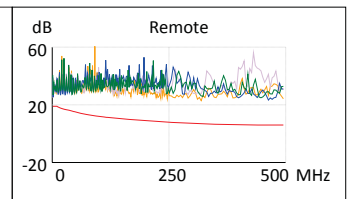

Pass

Cable Label: SE-08

Date & Time:	3/7/2019 12:22:09 PM	Site:	Sample
Limit Type:	TIA - Cat 6A Channel	Building:	Unspecified-Building
Cable Name:	CAT 6A UTP	Floor:	Unspecified-Floor
Connector Name:	UTP Mod Jack 6A	Room:	Unspecified-Room
Operator Name:	Adam	Rack:	Unspecified-Rack
		Panel:	Unspecified-Panel

Device Name:	Wx-4500		
Local Device S/No.:	pw20201465	Remote Device S/No.:	pw20100002
Local Adapter Type:	Cat 6A Channel	Remote Adapter Type:	Cat 6A Channel
Local Adapter S/No.:	pa0110-1743	Remote Adapter S/No.:	pa0110-1234
Device Firmware Version:	8.0	Reporting Software Version:	Build_#1083_8.0_2019-03-06_11-59-01

Wiremap:Pass

	Value	Limit	Margin
Length (m):	24.4	100.0	75.6
Cable NVP:	68.0	-	-
Propagation Delay (ns):	121.0	555.0	434.0
Delay Skew (ns):	1.0	50.0	49.0
Resistance (Ohms):	4.9	25.0	20.1

Wiremap: T568B

Insertion Loss:Pass

	<u>Worst Margin:</u>	<u>Worst Value:</u>
Local:	Local:	Local:
Pair:	12	78
Value (dB):	1.0	13.5
Limit (dB):	3.0	49.2
Margin (dB):	2.0	35.7
Frequency (MHz):	1.90	498.00

Return Loss:Pass

	<u>Worst Margin:</u>		<u>Worst Value:</u>	
	Local:	Remote:	Local:	Remote:
Pair:	78	78	12	12
Value (dB):	26.9	27.0	21.6	22.9
Limit (dB):	15.7	15.7	6.9	7.0
Margin (dB):	11.2	11.3	14.7	15.9
Frequency (MHz):	42.25	42.75	327.00	319.00

NEXT:Pass

	<u>Worst Margin:</u>		<u>Worst Value:</u>	
	Local:	Remote:	Local:	Remote:
Pair:	12-36	36-45	12-36	36-45
Value (dB):	37.2	64.7	37.2	36.1
Limit (dB):	26.9	55.4	26.9	26.6
Margin (dB):	10.3	9.3	10.3	9.5
Frequency (MHz):	469.00	11.80	469.00	481.00

ACR-F:Pass

	<u>Worst Margin:</u>		<u>Worst Value:</u>	
	Local:	Remote:	Local:	Remote:
Pair:	45-36	36-45	45-36	45-36
Value (dB):	58.5	58.6	20.1	20.3
Limit (dB):	48.0	48.0	9.3	9.3
Margin (dB):	10.5	10.6	10.8	11.0
Frequency (MHz):	5.80	5.80	498.00	500.00

PS-NEXT:Pass