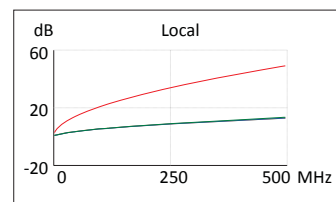

## Wiremap:Pass

	Value	Limit	Margin
Length (m):	24.4	100.0	75.6
Cable NVP:	68.0	-	-
Propagation Delay (ns):	121.0	555.0	434.0
Delay Skew (ns):	1.0	50.0	49.0
Resistance (Ohms):	4.9	25.0	20.1

Wiremap: T568B

## Insertion Loss:Pass

	<u>Worst Margin:</u>	<u>Worst Value:</u>
Local:	Local:	Local:
Pair:	12	78
Value (dB):	1.0	13.5
Limit (dB):	3.0	49.2
Margin (dB):	2.0	35.7
Frequency (MHz):	1.90	498.00