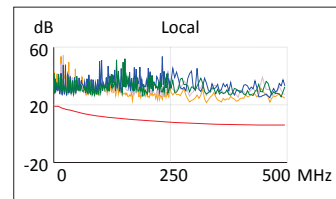

Pass

Cable Label: SE-08

Date & Time:	3/7/2019 12:22:09 PM	Site:	Sample
Limit Type:	TIA - Cat 6A Channel	Building:	Unspecified-Building
Cable Name:	CAT 6A UTP	Floor:	Unspecified-Floor
Connector Name:	UTP Mod Jack 6A	Room:	Unspecified-Room
Operator Name:	Adam	Rack:	Unspecified-Rack
		Panel:	Unspecified-Panel

Device Name:	Wx-4500		
Local Device S/No.:	pw20201465	Remote Device S/No.:	pw20100002
Local Adapter Type:	Cat 6A Channel	Remote Adapter Type:	Cat 6A Channel
Local Adapter S/No.:	pa0110-1743	Remote Adapter S/No.:	pa0110-1234
Device Firmware Version:	8.0	Reporting Software Version:	Build_#1083_8.0_2019-03-06_11-59-01

Wiremap:Pass

	Value	Limit	Margin
Length (m):	24.4	100.0	75.6
Cable NVP:	68.0	-	-
Propagation Delay (ns):	121.0	555.0	434.0
Delay Skew (ns):	1.0	50.0	49.0
Resistance (Ohms):	4.9	25.0	20.1

Wiremap: T568B

Insertion Loss:Pass

	<u>Worst Margin:</u>	<u>Worst Value:</u>
Local:	Local:	Local:
Pair:	12	78
Value (dB):	1.0	13.5
Limit (dB):	3.0	49.2
Margin (dB):	2.0	35.7
Frequency (MHz):	1.90	498.00

Return Loss:Pass

	<u>Worst Margin:</u>		<u>Worst Value:</u>	
	Local:	Remote:	Local:	Remote:
Pair:	78	78	12	12
Value (dB):	26.9	27.0	21.6	22.9
Limit (dB):	15.7	15.7	6.9	7.0
Margin (dB):	11.2	11.3	14.7	15.9
Frequency (MHz):	42.25	42.75	327.00	319.00

NEXT:Pass

	<u>Worst Margin:</u>		<u>Worst Value:</u>	
	Local:	Remote:	Local:	Remote:
Pair:	12-36	36-45	12-36	36-45
Value (dB):	37.2	64.7	37.2	36.1
Limit (dB):	26.9	55.4	26.9	26.6
Margin (dB):	10.3	9.3	10.3	9.5
Frequency (MHz):	469.00	11.80	469.00	481.00

ACR-F:Pass

	<u>Worst Margin:</u>		<u>Worst Value:</u>	
	Local:	Remote:	Local:	Remote:
Pair:	45-36	36-45	45-36	45-36
Value (dB):	58.5	58.6	20.1	20.3
Limit (dB):	48.0	48.0	9.3	9.3
Margin (dB):	10.5	10.6	10.8	11.0
Frequency (MHz):	5.80	5.80	498.00	500.00

PS-NEXT:Pass